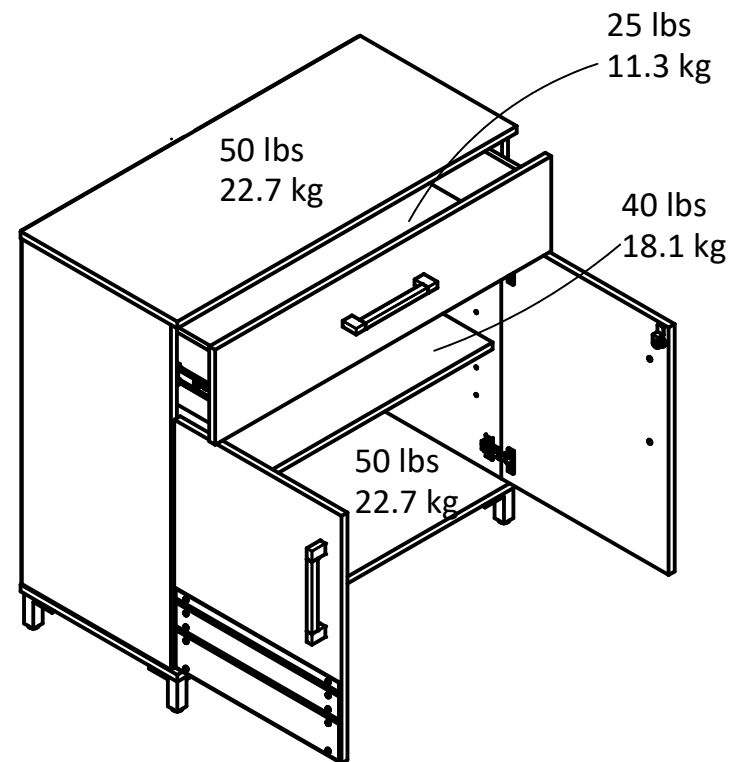

# 2135

Interior Drawer dimensions:  
32.13 in. (81.6cm) W  
5.81 in. (14.75 cm) H  
12.46 in. (31.65cm) D  
1.35 cubic feet

Interior Storage dimensions:  
(2) storage spaces (adjustable heights)  
34.17 in. (86.8 cm) W  
22.80 in. (57.9 cm) H  
15.67 in. (39.8 cm) D  
7.06 cubic feet storage area

Wood Breakdown: 90%  
Total storage: 8.41 cubic feet

Overall Product Size:  
35.67"W x 16.46"D x 35.98"H  
90.6cm W x 41.8cm D x 91.4cm H

Maximum Weight Capacities  
Unit Weight: 76 lbs. (34.47 kg)