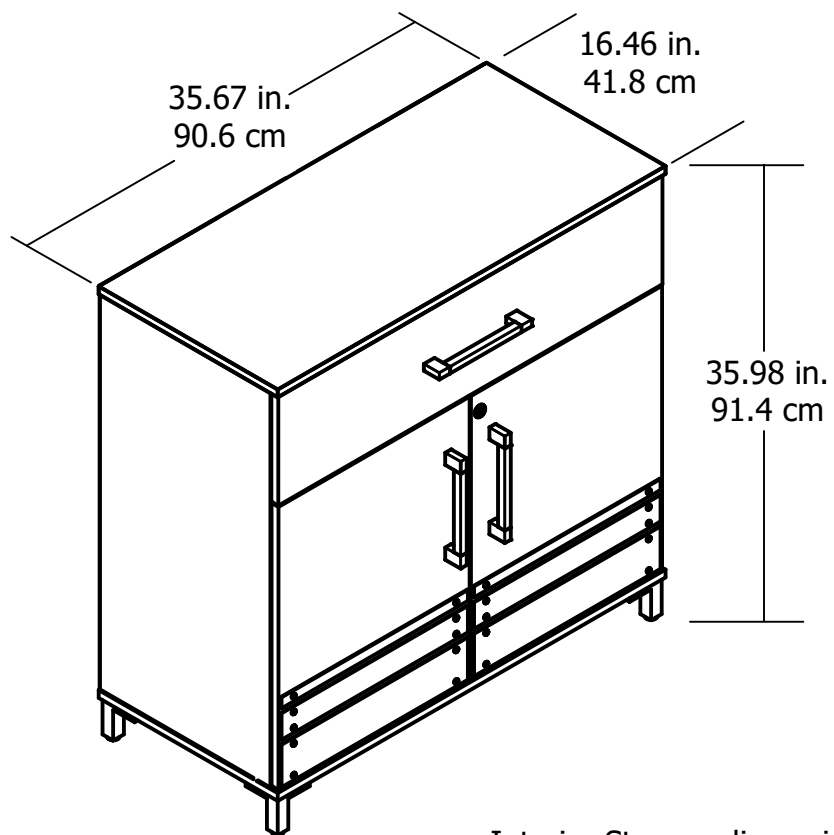

# 2135

Interior Drawer dimensions:  
32.13 in. (81.6cm) W  
5.81 in. (14.75 cm) H  
12.46 in. (31.65cm) D  
1.35 cubic feet

Interior Storage dimensions:  
(2) storage spaces (adjustable heights)  
34.17 in. (86.8 cm) W  
22.80 in. (57.9 cm) H  
15.67 in. (39.8 cm) D  
7.06 cubic feet storage area

Wood Breakdown: 90%  
Total storage: 8.41 cubic feet

Overall Product Size:  
35.67"W x 16.46"D x 35.98"H  
90.6cm W x 41.8cm D x 91.4cm H

Maximum Weight Capacities  
Unit Weight: 76 lbs. (34.47 kg)